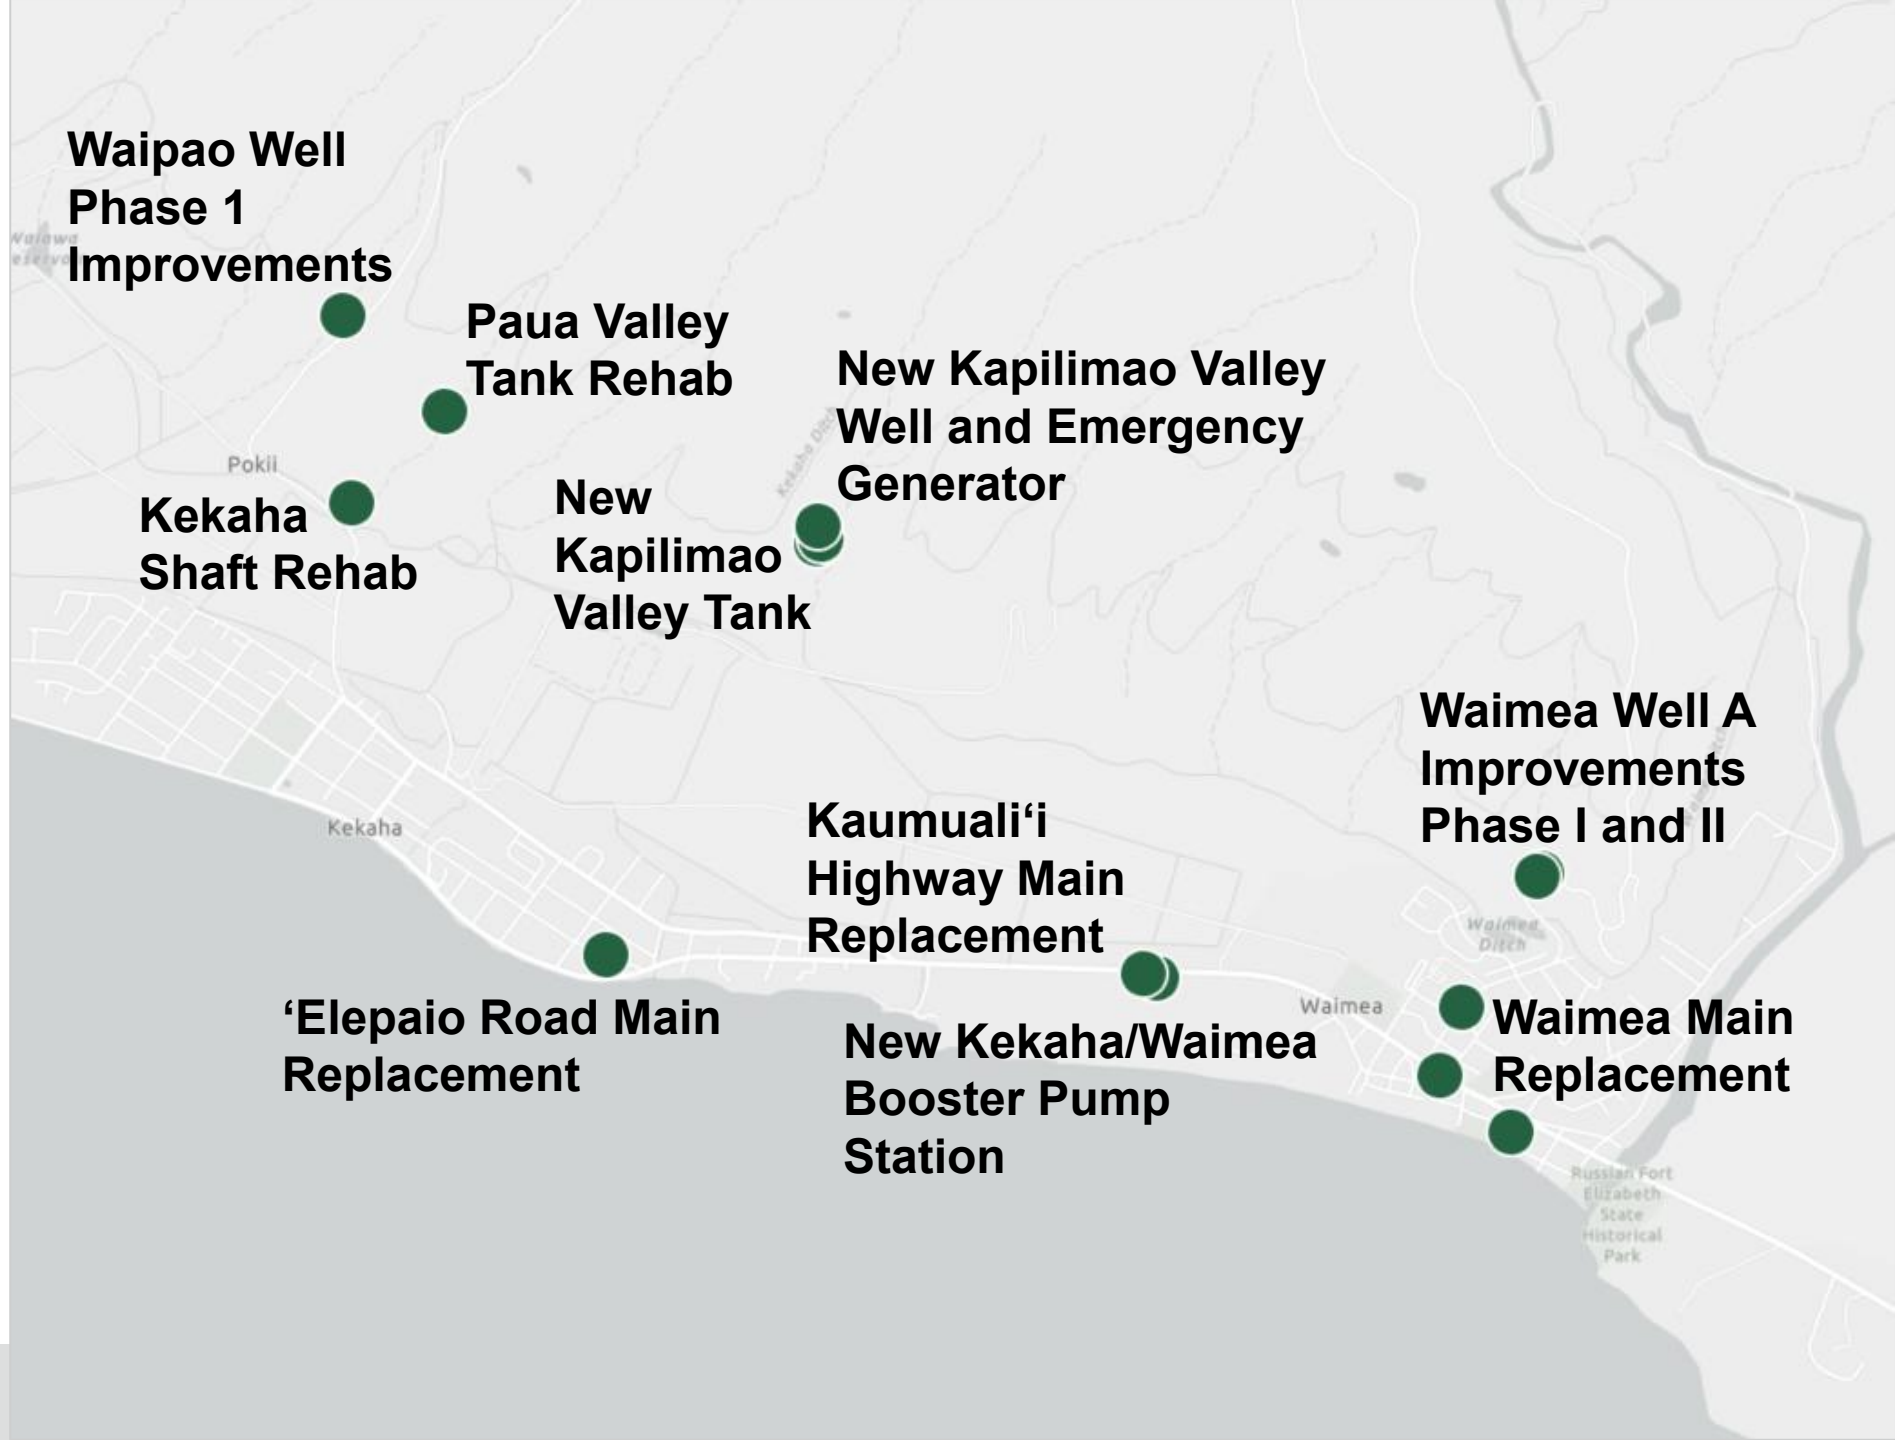

Local View

Kekaha & Waimea

Kekaha & Waimea Overview

Approximately 7% of the island wide system

Parts of the system were constructed more than 100 years ago and will be more than 120 years old by the end of the planning period

Kekaha & Waimea Completed Projects

Water infrastructure projects completed from 2001 - 2025

Kekaha & Waimea Needs

Water infrastructure project needs identified in the Water Systems Investment Plan

Kekaha & Waimea Priorities