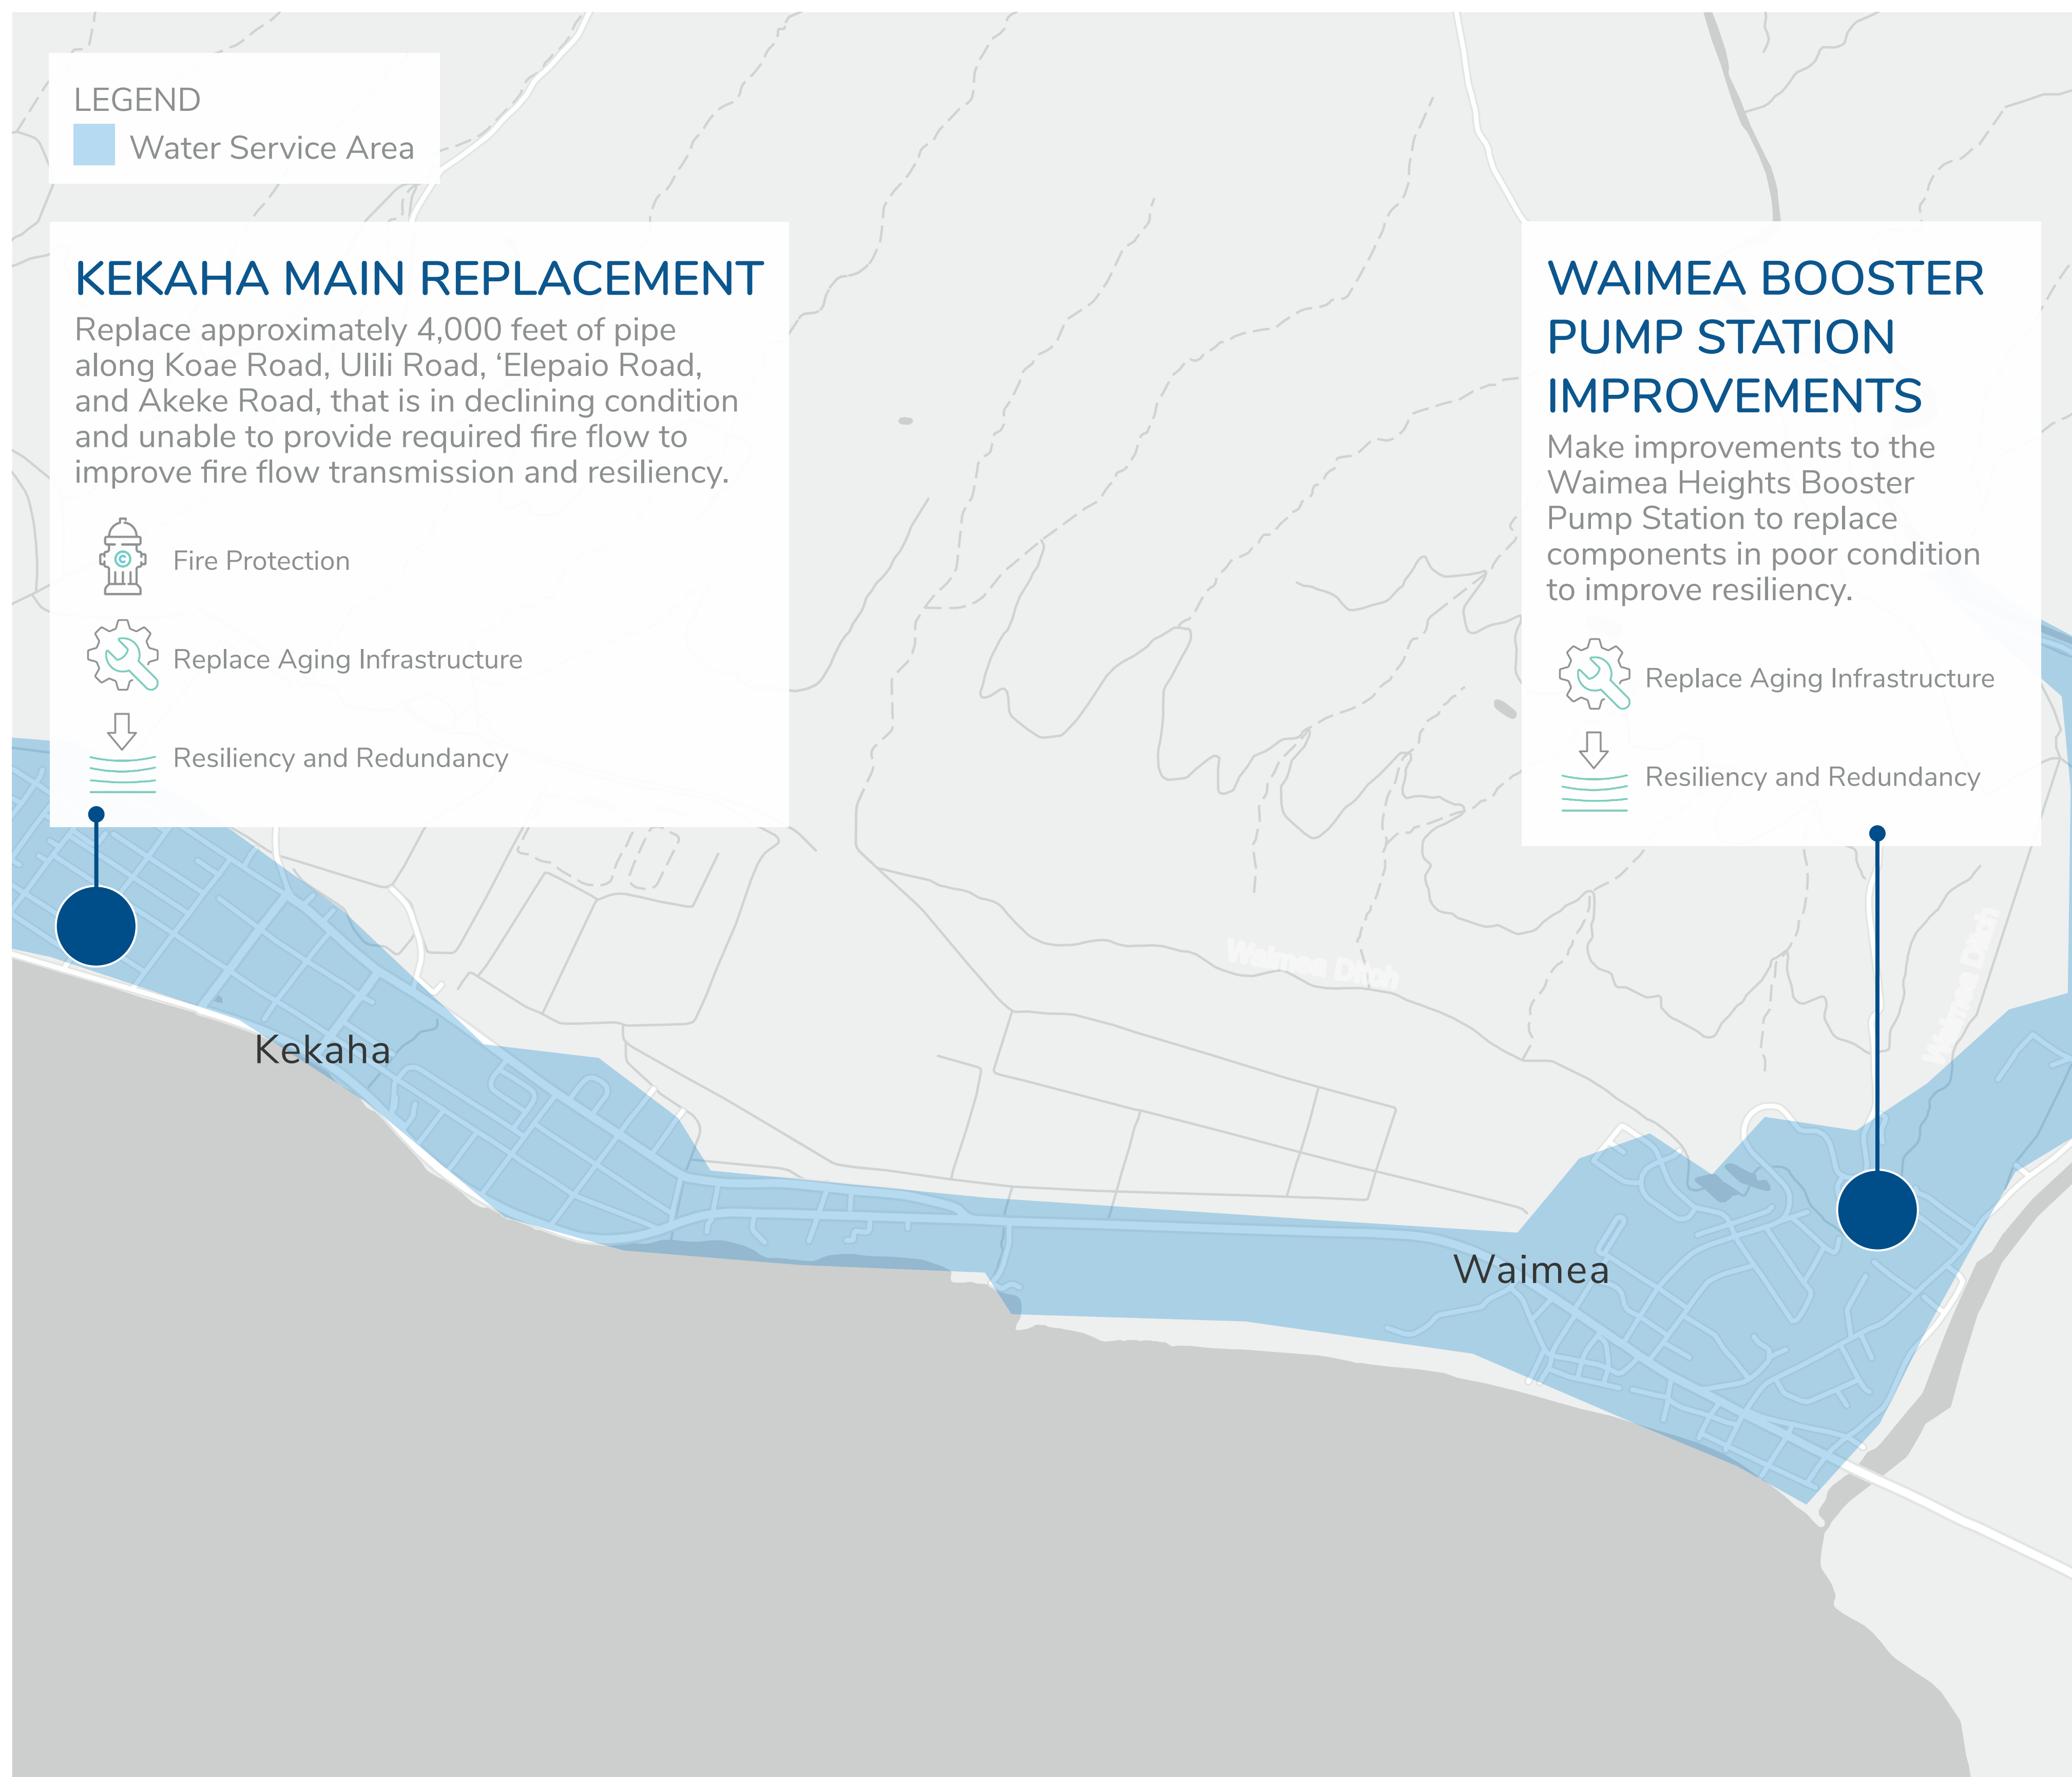

Example Priority Projects Kekaha & Waimea

Questions or Comments?

publicrelations@kauaiwater.org

(808) 245-5461 8:00AM to 4:30PM,
Mon-Fri (except holidays)

Scan for
website