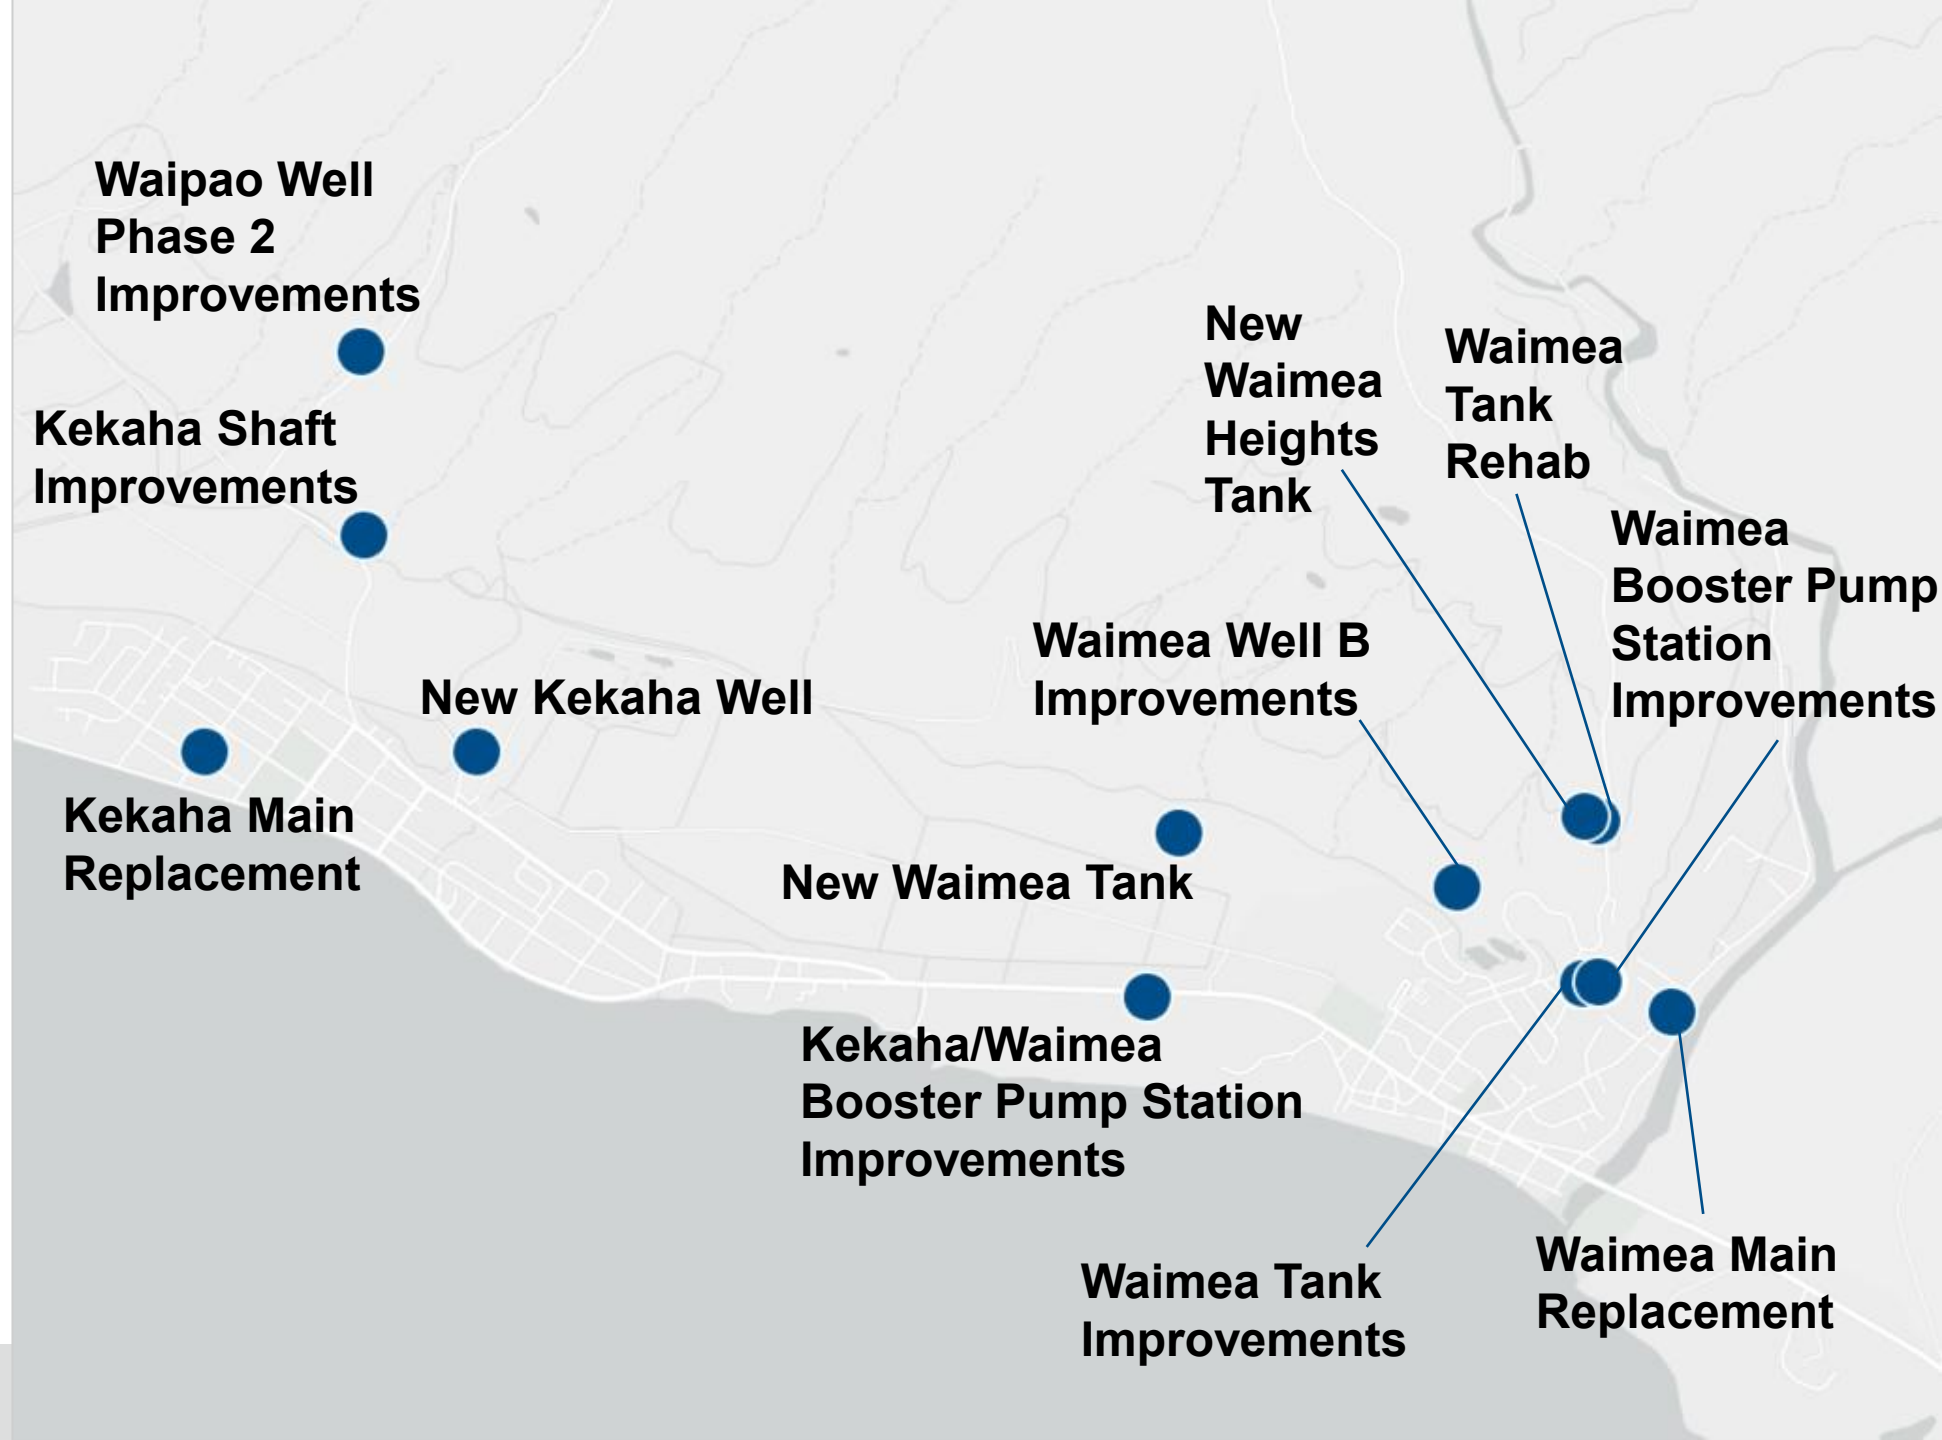

Local View

Kekaha & Waimea

Kekaha & Waimea Overview

Approximately 7% of the island wide system

Parts of the system were constructed more than 100 years ago and will be more than 120 years old by the end of the planning period

Kekaha & Waimea Completed Projects

Water infrastructure projects completed from 2001 - 2025

Kekaha & Waimea Needs

Water infrastructure project needs identified in the Water Systems Investment Plan

Kekaha & Waimea Priorities