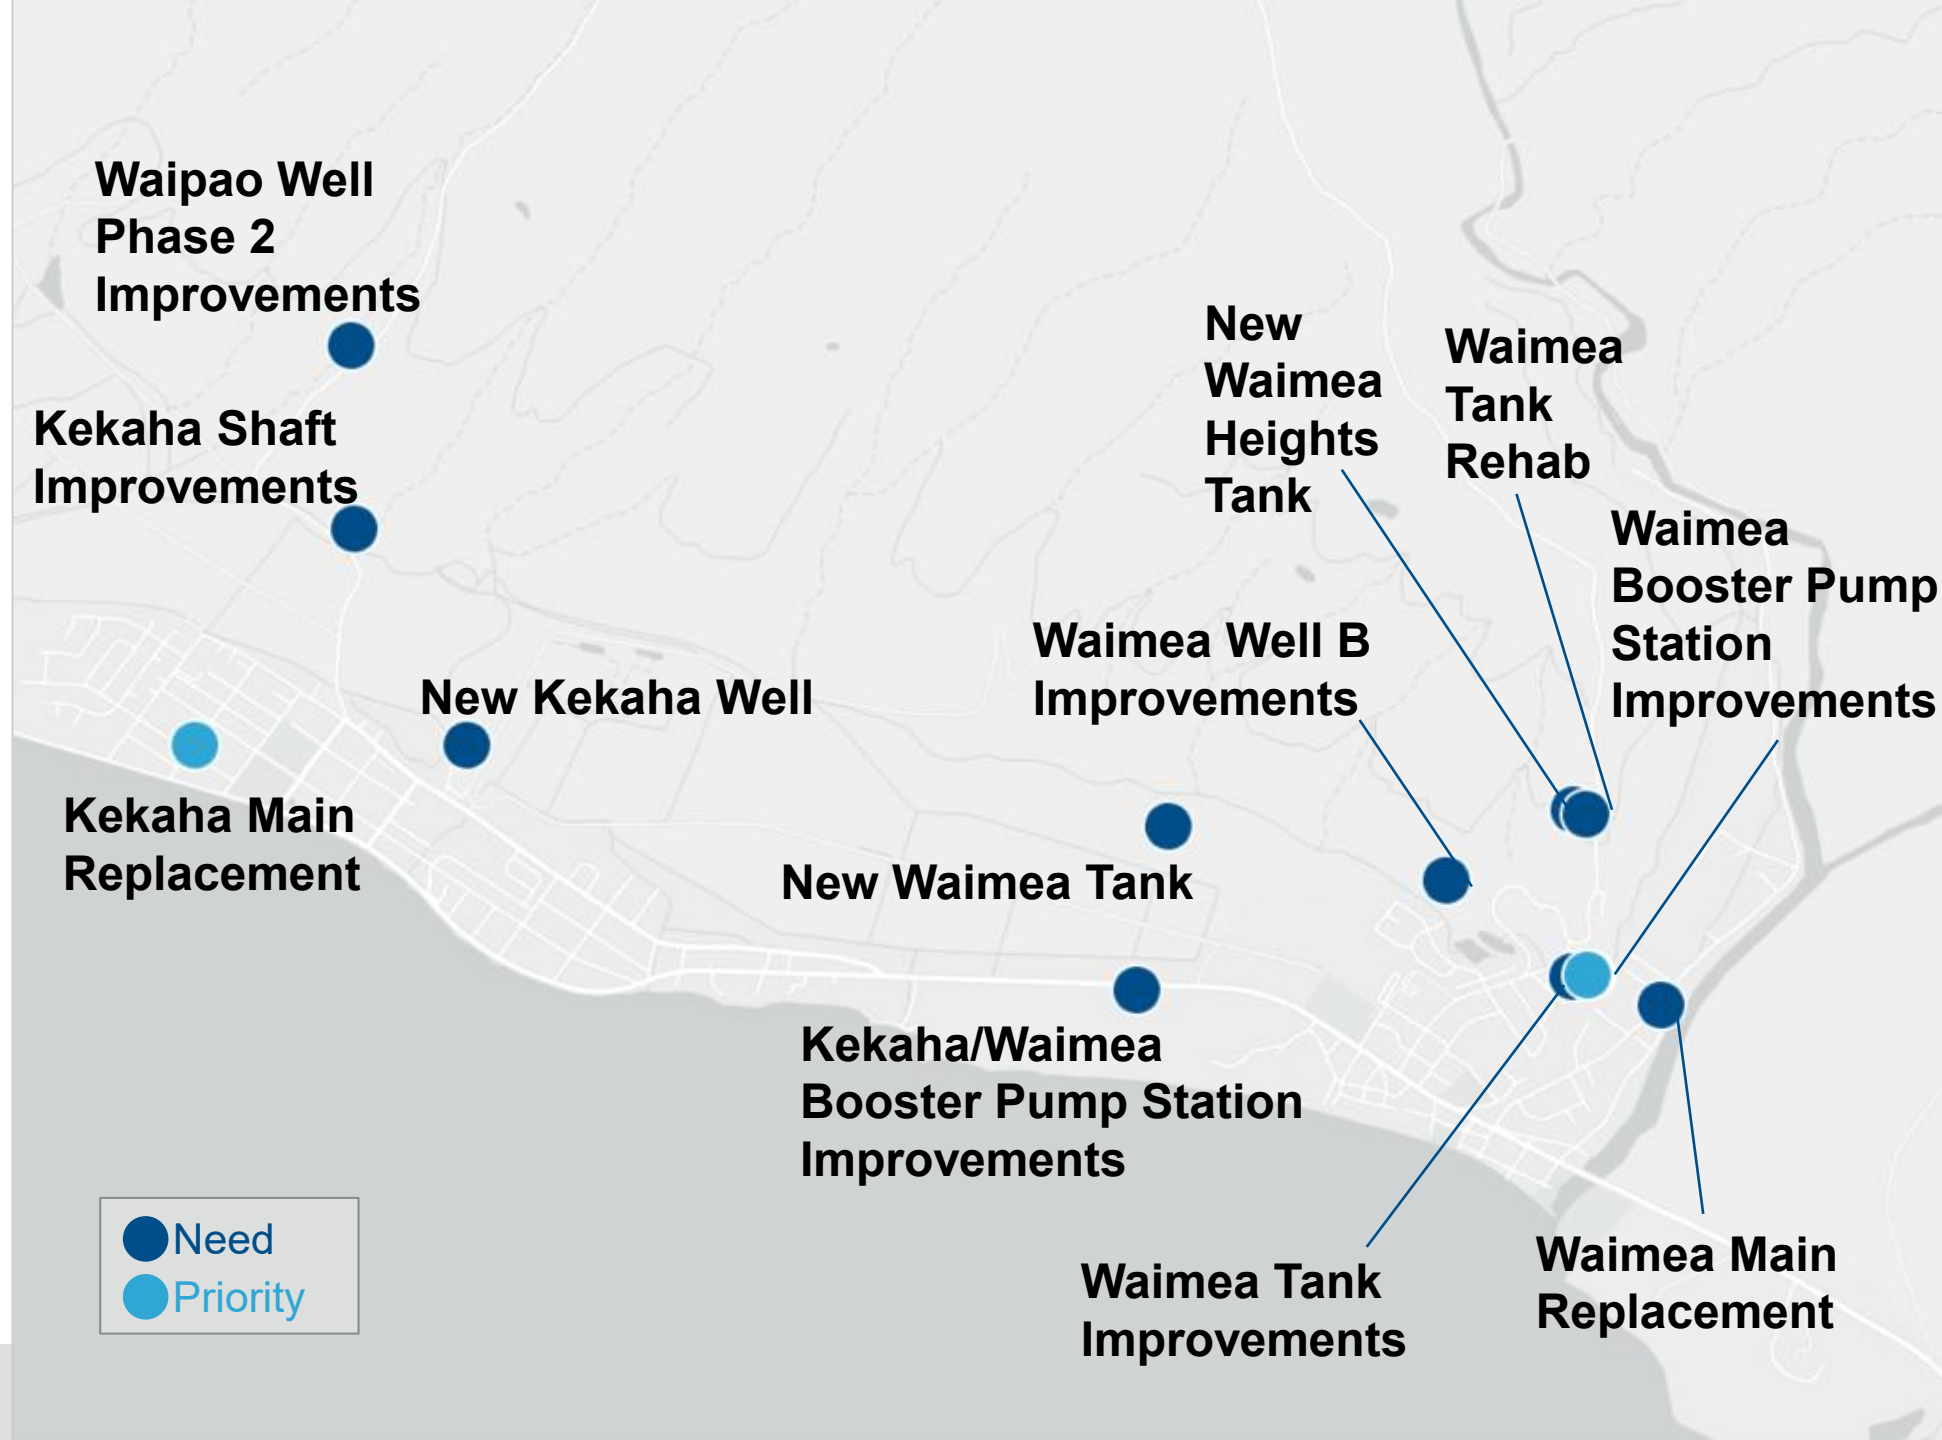

Kekaha & Waimea Priorities

*Priority projects
funded through
the proposed rate
increase*