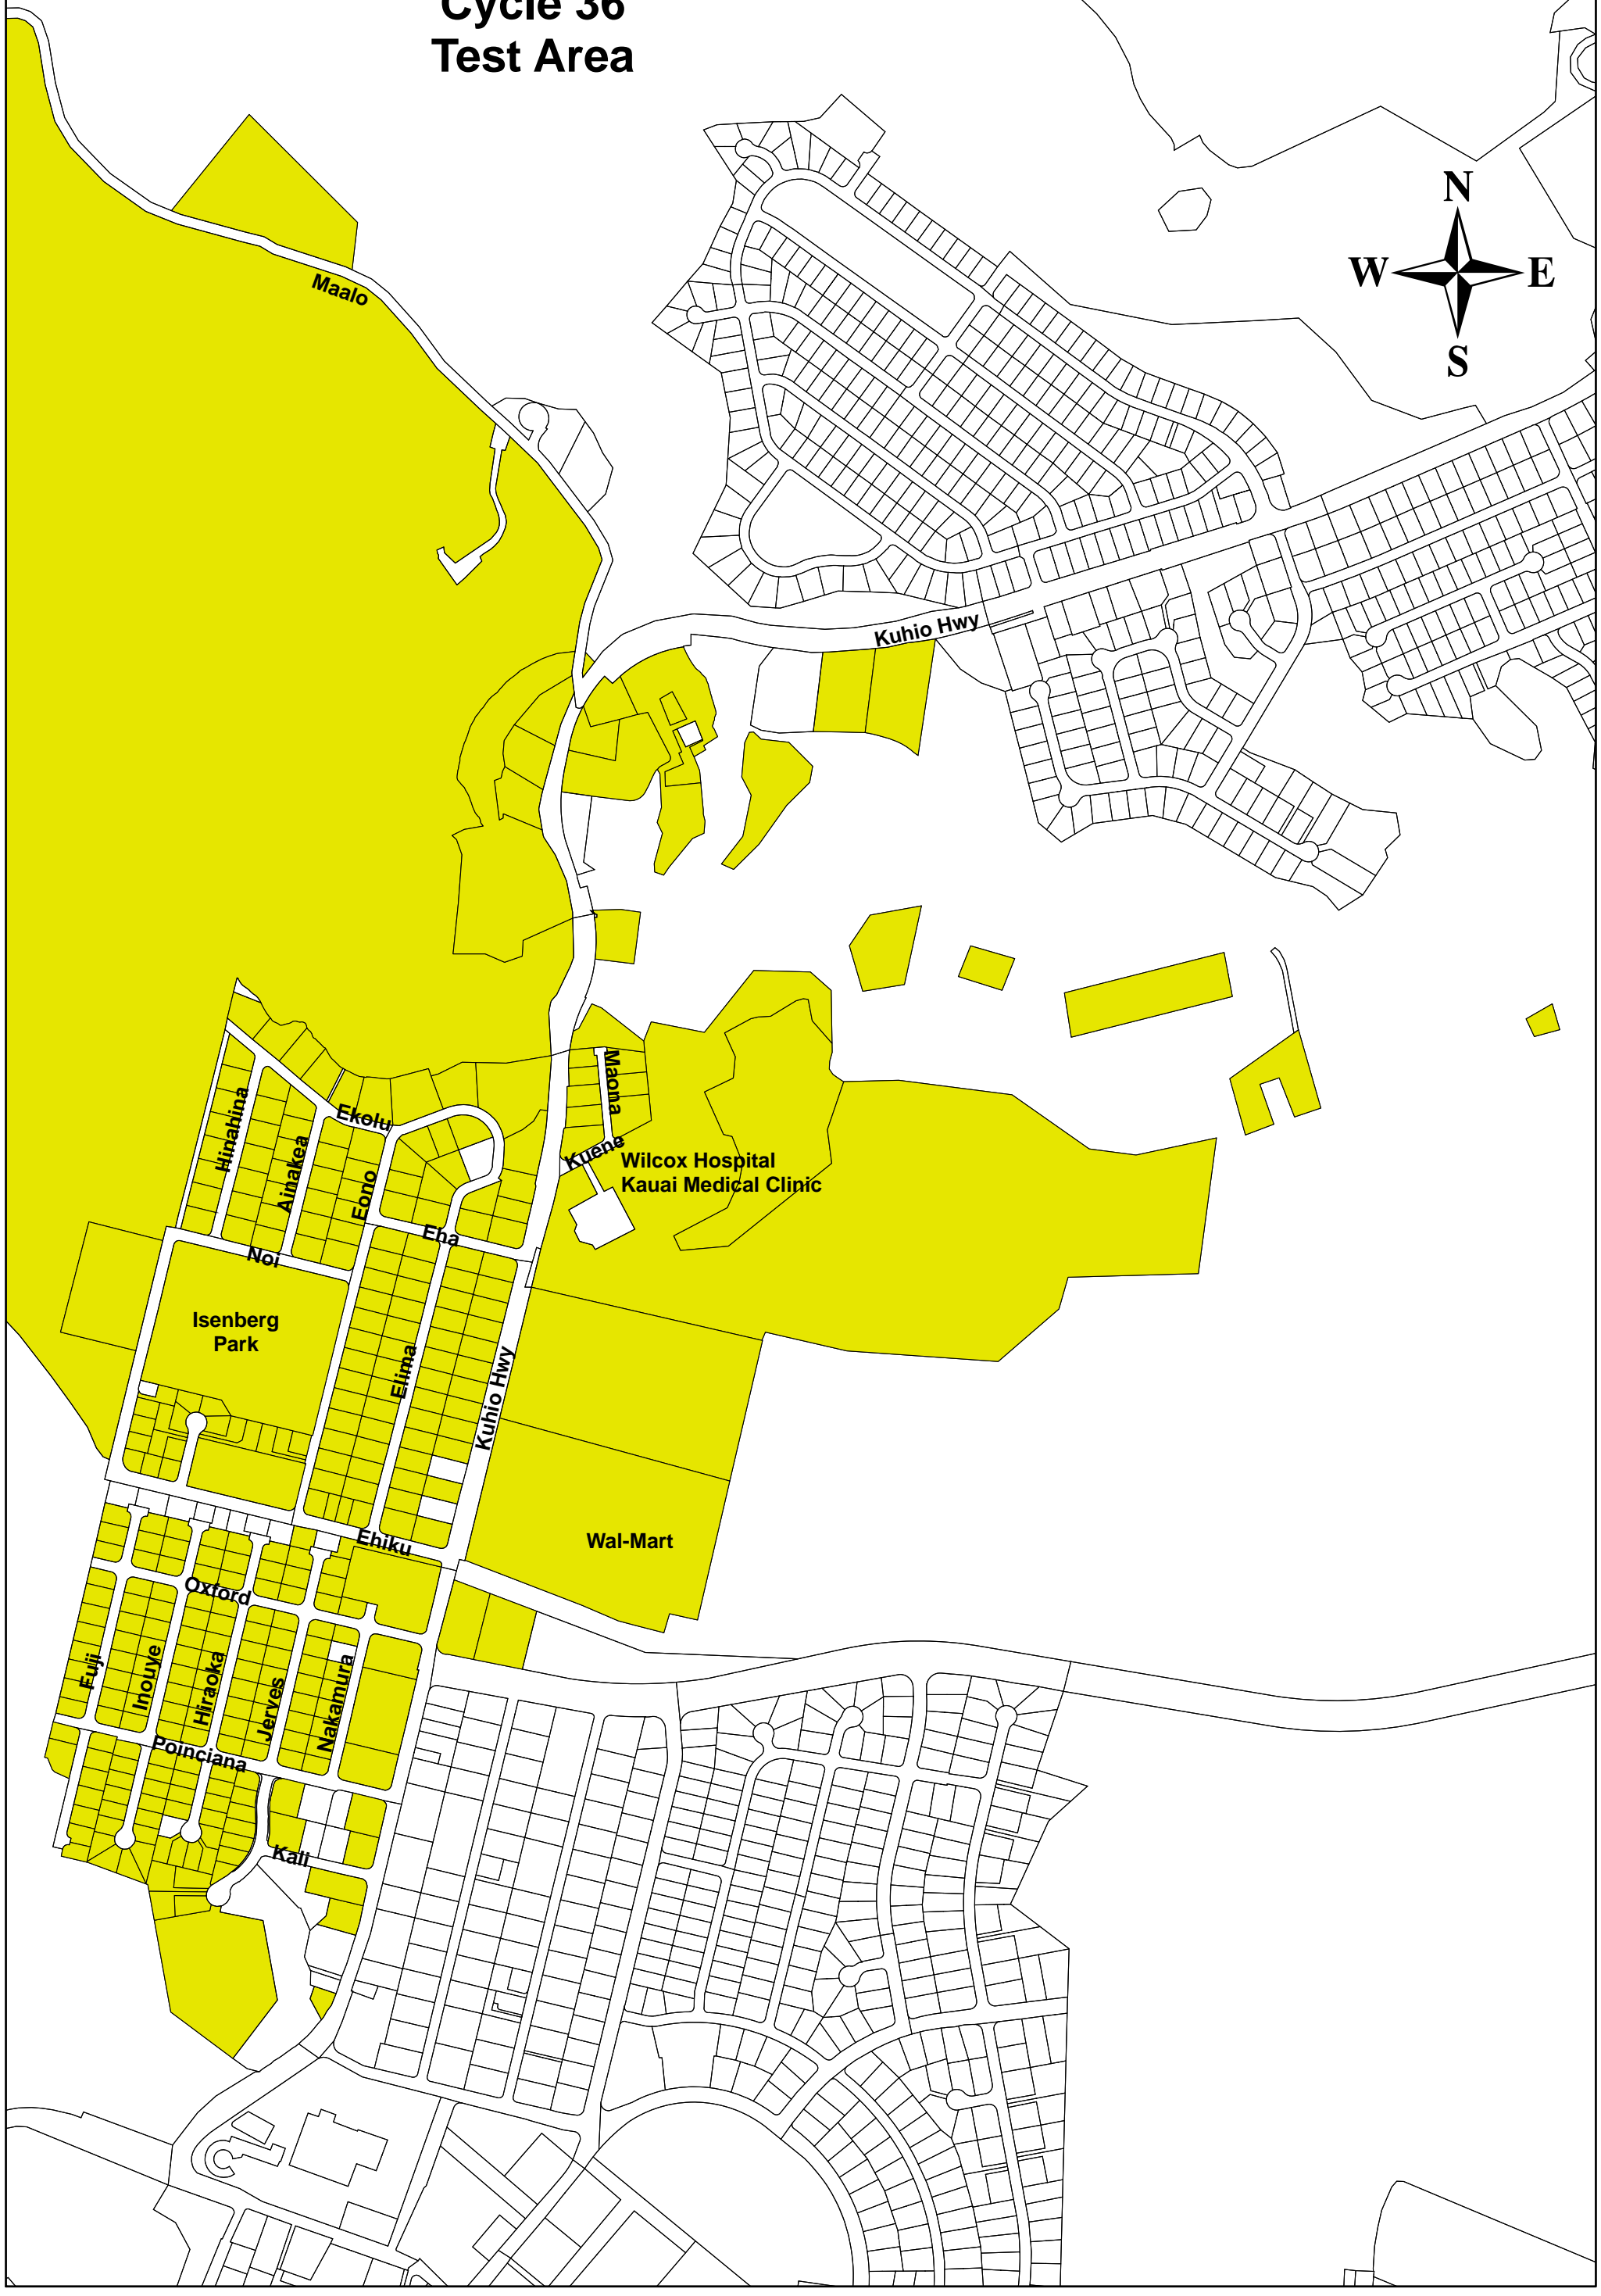

# Puhi - Lihue - Hanamaulu Cycle 36 Test Area

Isenberg Park

Wal-Mart

Wilcox Hospital  
Kauai Medical Clinic

Maalo

Kuhio Hwy

Hinabina

Ainala

Ekolu

Eono

Eha

Noi

Maona

Kuena

Elima

Ehiku